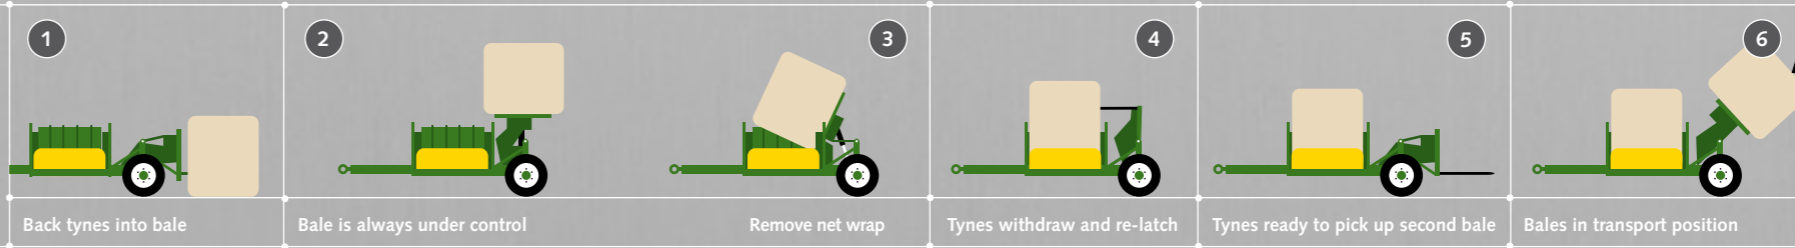

CHAINLESS 4000 LOADING

BALEFEEDERS

CHAINLESS BALEFEEDERS 07